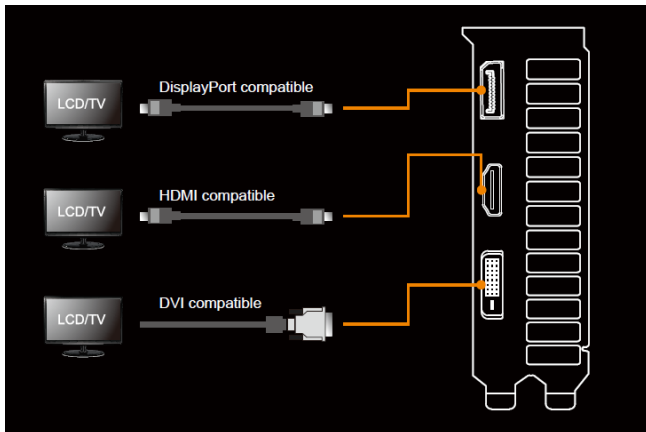

THE ULTIMATE FORCE

ASUS Features

4GB GDDR6 Memory

■ **4GB GDDR6 Memory:**
On-board memory for the best gaming experience & the best resolution.

■ **Auto-Extreme Technology:**
An automated manufacturing process that enhances reliability.

I/O Specifications