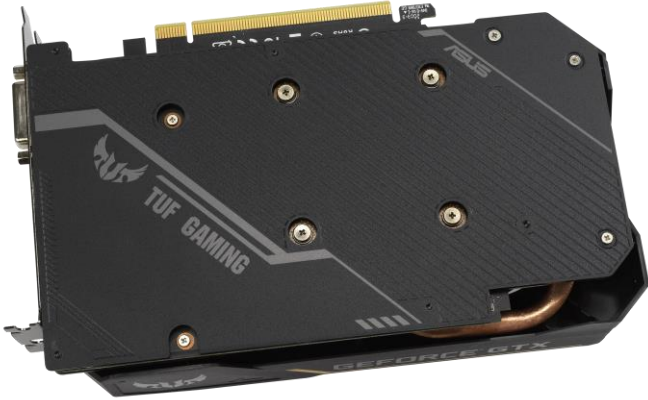

THE ULTIMATE FORCE

STAY COOL. BE TUF

TUF-GTX1650-4GD6-GAMING

-Built TUF

ASUS Exclusive Innovations

- The **ASUS TUF Gaming GeForce® GTX 1650** is built with the breakthrough graphics performance of the award-winning **NVIDIA Turing™ architecture** to supercharge your favorite games.
- Get **game ready** with performance that's twice as fast as the GeForce GTX 950 and up to 70% faster than the GTX 1050.
- **GeForce Experience** lets you capture and share videos, screenshots, and livestreams with friends, keep GeForce drivers up to date, and easily optimize your in-game settings.
- **Space-Grade Lubricant**
A new lubricant allows these sleeve bearings to deliver a quieter acoustic profile than dual ball bearing designs and match their durability.
- **IP5X-Certified Dust Resistance**
Dust resistance protects fans from particle ingress for better durability.

THE ULTIMATE FORCE

■ Protective Backplate

A rigid backplate prevents PCB flex and trace damage.

■ TUF Compatibility Testing

A suite of tests ensure flawless compatibility with TUF gaming motherboards, chassis, and other TUF alliance products.

4GB GDDR6 Memory

■ **4GB GDDR6 Memory:**
On-board memory for the best gaming experience & the best resolution.

■ **Auto-Extreme Technology:**
An automated manufacturing process that enhances reliability.