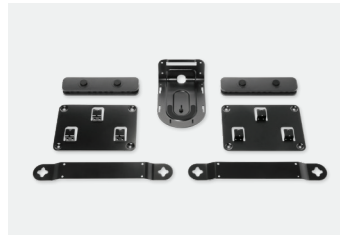

### LOGITECH TAP

Touch controller for workplace collaboration

- Responsive 10.1" touch screen
- Fan-free for silent operation
- Commercial-grade cabling and cable management
- HDMI input for local projection

## OTHER COMPONENTS

**GOOGLE MEET COMPUTE SYSTEM**  
Small footprint compute of choice from a variety of partners. Google-approved.

**MEET COMPUTE SYSTEM MOUNT**  
Secure Meet compute system and cables to walls and beneath tables with integrated cable retention.