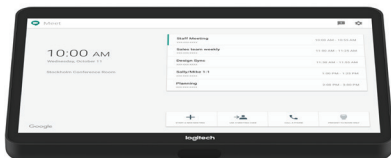

LOGITECH TAP

Touch controller for workplace collaboration

- Responsive 10.1" touch screen
- Fan-free for silent operation
- Commercial-grade cabling and cable management
- HDMI input for local projection