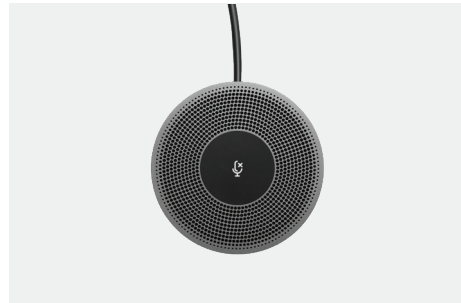

EXPANSION MIC FOR MEETUP
Extend the microphone pickup range and add convenient mute control for small room configurations using MeetUp.