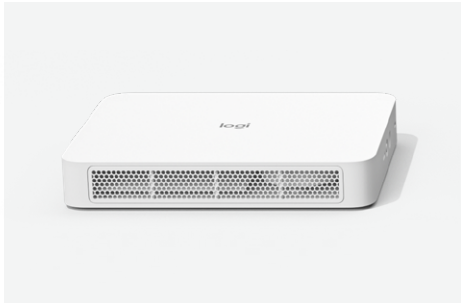

OTHER COMPONENTS

All components are included with the large room configuration. Rally Mic Pod Hub is optional for the small and medium room configurations.

LOGITECH ROOMMATE

Computing appliance with built-in support for Microsoft Teams Rooms on Android.