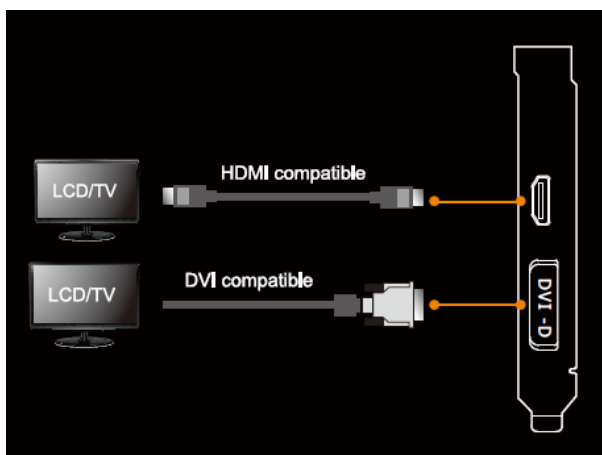

ASUS Exclusive Innovations

2GB GDDR5
Memory

- **Gigantic 2GB GDDR5 Memory:**
  On-board memory for the best gaming experience & the best resolution

Low Profile design
Perfect for HTPCs

- **Low Profile Design:**
  Perfect for mini-ITX PCs
  ASUS gets graphics card design done right for HTPC and multimedia PC use. Products are powered to easily run current game titles at 1920*1200 resolution and play smooth Blu-ray 3D content.

Graphics GPU Feature

- **GEFORCE GT1030**

- **NVIDIA® Adaptive V-Sync :**
  NVIDIA Adaptive Vertical Sync adjusts VSync to current frame rates for maximum playability

- **NVIDIA® PhysX® ready:**
  Dynamic visual effects like blazing explosions, reactive debris, realistic water, and lifelike characters.

- **DirectX® 12**
  DirectX® 12 GPU-accelerated tessellation allows more detailed geometry to be packed into a scene, allowing characters to be rendered with cinema-quality detail.

- **Microsoft® Windows 10 compatible**
  Gives you access to advanced computing experiences with the latest operating system so you get more done with your PC

I/O Specifications