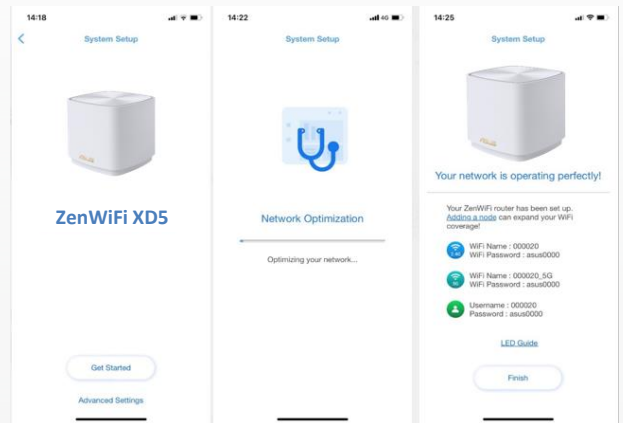

Flexible Network Naming

Uniquely, ZenWiFi XD5 lets you choose how you name your WiFi networks: a single name for everything, or separate names for each frequency band. The choice is yours!

Ethernet Backhaul

The ASUS Router mobile app makes it easy to set up and manage your WiFi network. An intuitive interface lets you easily view and adjust network settings direct from your mobile devices with synchronization for all the hubs in each package through one-time setup.