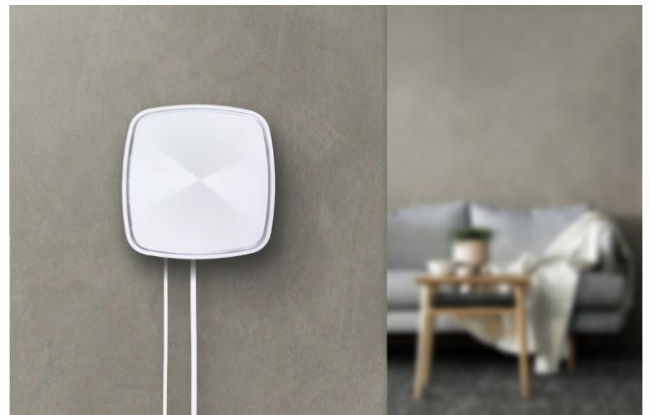

If you have Ethernet ports in your walls, you can set ZenWiFi XD5 using Ethernet backhaul, reserving all WiFi bands for your wireless devices for even more stable and reliable networking.

Easier-than-ever Setup

The ASUS Router mobile app makes it easy to set up and manage your WiFi network. An intuitive interface lets you easily view and adjust network settings direct from your mobile devices with synchronization for all the hubs in each package through one-time setup.

Smart Looks for Smart Homes

ZenWiFi XD5 works perfectly with smart-home services —including Alexa skills —and is available in black or white to suit your décor. Comes with mounting holes and a screw pack. Hang it on the wall or place it anywhere, the choice is yours!